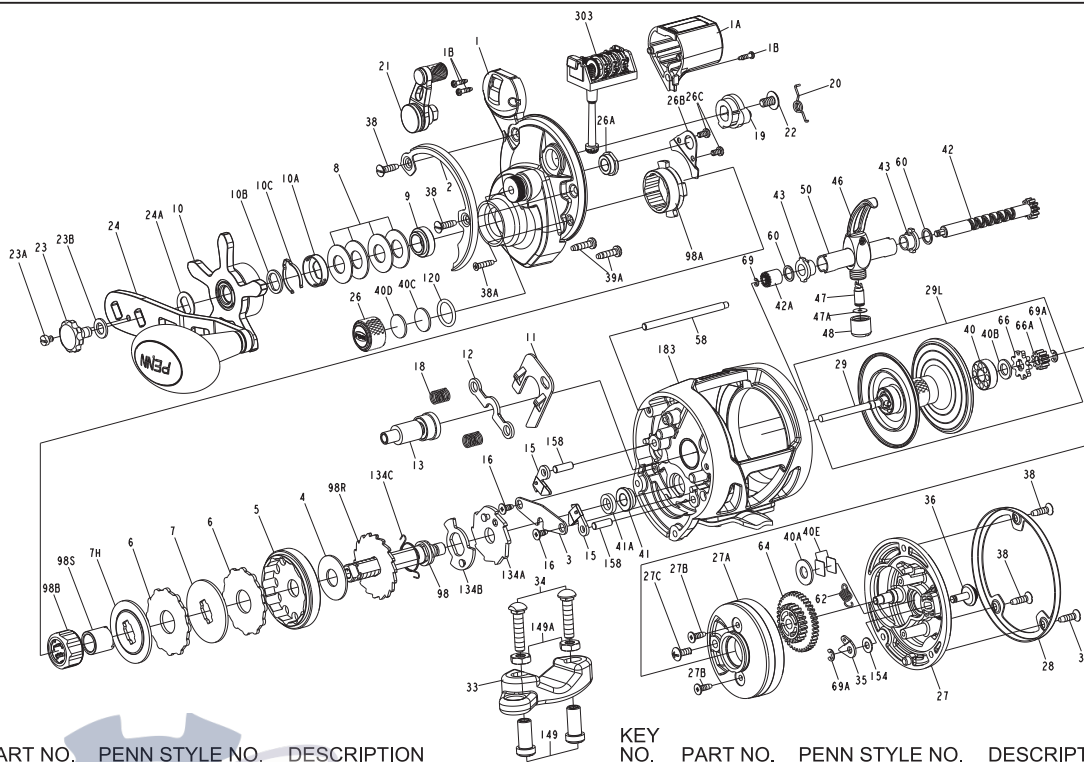

PARTS LIST FOR WAR15LWLCLH and WAR20LWLCLH
 REEL ASM. Nos. 1366189(WAR15LWLCLH)&1366194(WAR20LWLCLH)

KEY NO.	PART NO.	PENN STYLE NO.	DESCRIPTION	KEY NO.	PART NO.	PENN STYLE NO.	DESCRIPTION
1	1383098	1-WAR15LWLCLH	Right Side Plate Assembly(15)	35	1383037	35-WAR15LW	Click Tongue
1	1383099	1-WAR20LWLCLH	Right Side Plate Assembly(20)	36	1383038	36-WAR15LW	Click Button
1A	1383100	1A-WAR15LWLCLH	Line Counter Cover	38	1383039	38-WAR15LW	Screw (5 req)
1B	1383084	1B-WAR15LWLC	Screw, L.C.Cover(3req)	38A	1383040	38A-WAR15LW	Screw
2	1406057	2-WAR15LWLCLH	Right Side Ring	39A	1383041	39A-WAR15LW	Screw(2req)
3	1384179	3-WAR15LW	Bridge	40	1383042	40-WAR15LW	Ball Bearing
4	1382976	4-WAR15LW	Drag Washer	40A	1383043	40A-WAR15LW	Washer
5	1382977	5-WAR15LW	Main Gear	40B	1383044	40B-WAR15LW	Felt Washer
6	1382978	6-WAR15LW	Tabbed Drag Washer(2 req)	40C	1383045	40C-WAR15LW	Washer, Acetal Thrust
7	1382999	7-WAR15LW	Keyed Metal Drag Washer	40D	1383046	40D-WAR15LW	Washer, Rubber Thrust
7H	1383000	7H-WAR15LW	Heavy Metal Drag Washer	40E	1383047	40E-WAR15LW	Thrust Washer (2req)
8	1383001	8-WAR15LW	Spring Washer (4 req)	41	1383048	41-WAR15LW	Bushing
9	1384180	9-WAR15LW	Spacing Sleeve	41A	1384181	41A-WAR15LW	Bushing
10	1383002	10-WAR15LW	Star Drag	42	1385461	42-WAR15LWLC	Worm Shaft Assembly(15)
10A	1383003	10A-WAR15LW	Star Click Retainer	42	1385462	42-WAR20LWLC	Worm Shaft Assembly(20)
10B	1383004	10B-WAR15LW	Star Click Washer	42A	1384183	42A-WAR15LWLC	Gear, L.C. Drive
10C	1383005	10C-WAR15LW	Star Click Spring	43	1383051	43-WAR15LW	Worm Shaft Bushing(2req)
11	1383006	11-WAR15LW	Eccentric Jack	46	1383052	46-WAR15LW	Line Guide Assembly
12	1383007	12-WAR15LW	Pinion Yoke	47	1383053	47-WAR15LW	Line Guide Pawl
13	1383008	13-WAR15LW	Pinion	47A	1383054	47A-WAR15LW	Pawl Shim
15	1383276	15-WAR15LWLH	Anti Reverse Dog(2 req)	48	1383055	48-WAR15LW	Line Guide Nut
16	1383010	16-WAR15LW	Screw (2 req)	50	1383056	50-WAR15LW	Worm Shield(15)
18	1383011	18-WAR15LW	Pinion Yoke Spring (2 req)	50	1383057	50-WAR20LW	Worm Shield(20)
19	1383012	19-WAR15LW	Eccentric	58	1383058	58-WAR15LW	Line Guide Post(15)
20	1383013	20-WAR15LW	Eccentric Spring	58	1383059	58-WAR20LW	Line Guide Post(20)
21	1383014	21-WAR15LW	Eccentric Lever	60	1383060	60-WAR15LW	Worm Shaft Washer(2req)
22	1383015	22-WAR15LW	Eccentric Screw	62	1383061	62-WAR15LW	Spring
23	1383016	23-WAR15LW	Handle Assembly Screw	64	1383062	64-WAR15LW	Idler Gear
23A	1383017	23A-WAR15LW	Handle Lock Screw	66	1383063	66-WAR15LW	Click Ratchet
23B	1383018	23B-WAR15LW	Handle Screw Washer	66A	1383064	66A-WAR15LW	Spool Gear
24	1383019	24-WAR15LW	Handle Assembly	69	1383065	69-WAR15LW	Retainer Ring
24A	1383020	24A-WAR15LW	Handle Thrust Washer	69A	1383066	69A-WAR15LW	Retainer Ring (2 req)
26	1383021	26-WAR15LW	Spool Tension Control Cap	98	1383094	98-WAR15LWLH	Main Gear Shaft
26A	1383022	26A-WAR15LW	Bushing	98A	1383068	98A-WAR15LW	Clutch Housing
26B	1383023	26B-WAR15LW	Clutch Retainer	98B	1384182	98B-WAR15LW	Clutch
26C	1383024	26C-WAR15LW	Screw(2req)	98R	1383069	98R-WAR15LW	Anti Reverse Ratchet
27	1383281	27-WAR15LWLCLH	Left Side Plate(15)	98S	1383070	98S-WAR15LW	Clutch Sleeve
27	1383282	27-WAR20LWLCLH	Left Side Plate(20)	120	1383071	120-WAR15LW	O-Ring
27A	1383027	27A-WAR15LW	Bearing Housing	134A	1383095	134A-WAR15LWLH	Clutch Recover Plate
27B	1383028	27B-WAR15LW	Screw(2req)	134B	1383096	134B-WAR15LWLH	Clutch Recover Support Plate
27C	1383029	27C-WAR15LW	Screw	134C	1383097	134C-WAR15LWLH	Clutch Recover Spring
28	1383030	28-WAR15LW	Left Side Ring	149	1184702	149-045	Rod Clamp Nut (2 req)
29	1383031	29-WAR15LW	Spool (15)	149A	1184706	149-200	Hex Nut (2 req)
29	1383032	29-WAR20LW	Spool (20)	154	1383077	154-WAR15LW	Click Button Washer
29L	1383033	29L-WAR15LW	Spool Assembly(15)	158	1383078	158-WAR15LW	Dog Pin(2req)
29L	1383034	29L-WAR20LW	Spool Assembly(20)	183	1383279	183-WAR15LWLH	Frame Assembly(15)
33	1182754	33-113	Rod Clamp	183	1383280	183-WAR20LWLH	Frame Assembly(20)
34	1182788	34-045	Screw (2 req)	303	1383283	303-WAR15LWLCLH	Counter Wheel Assembly